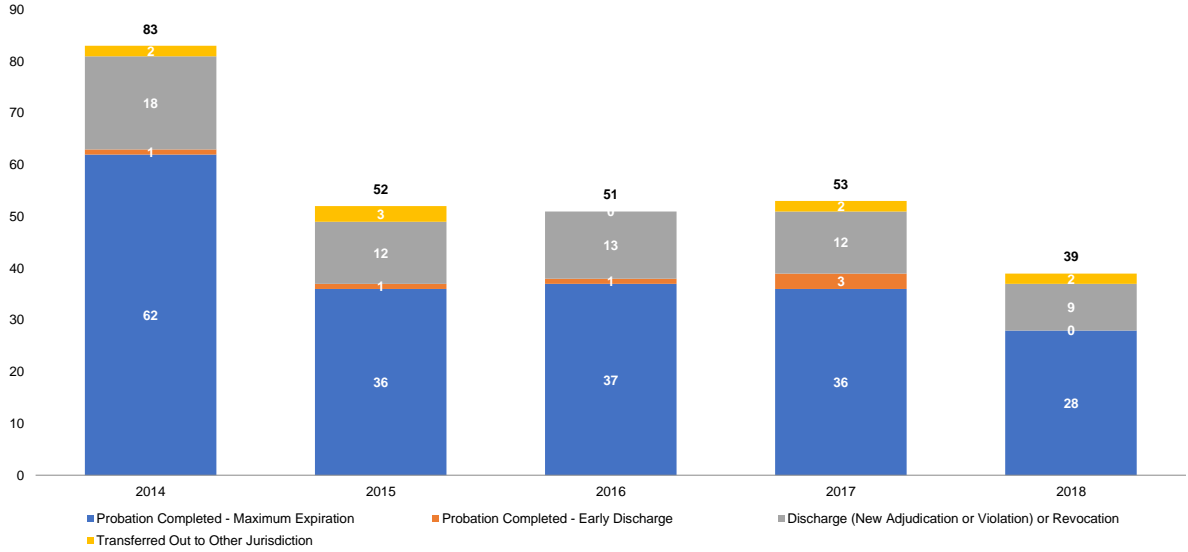

Probation Supervision Cases Closed (Number)

Source: NYS Division of Criminal Justice Services, Probation Workload System (PWS).