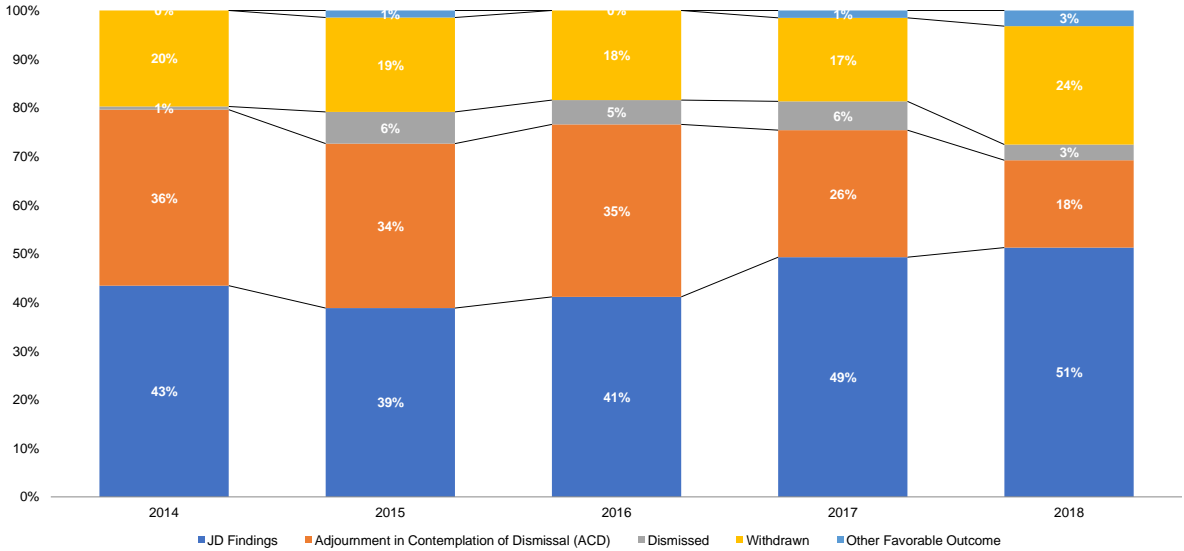

Initial JD Petitions Disposed (% Dist.)

Source: NYS Division of Criminal Justice Services (DCJS) and NYS Office of Court Administration (OCA), DCJS-OCA Juvenile Delinquent Family Court Database.