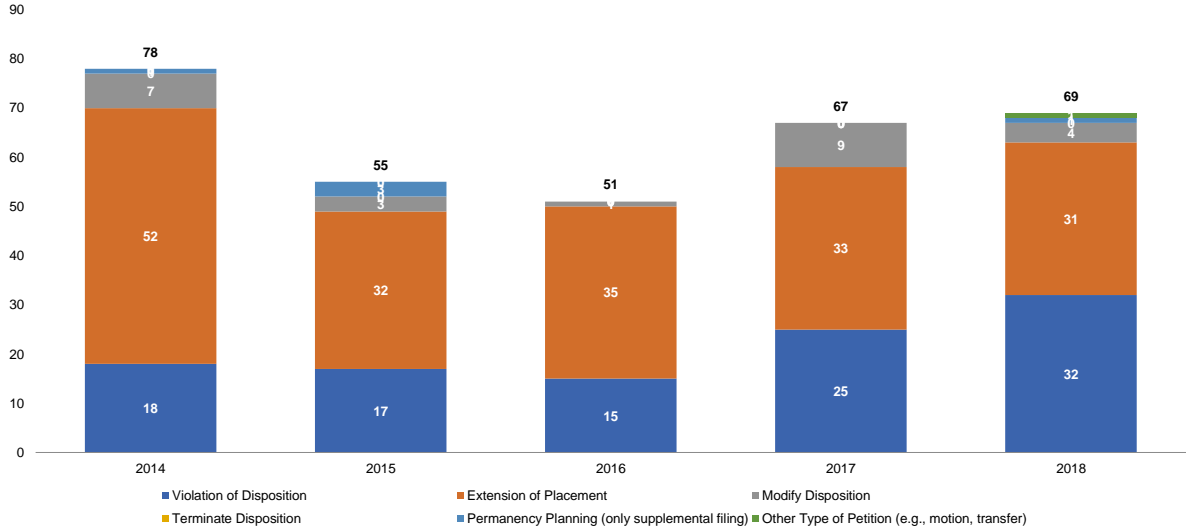

Supplemental JD Petitions Filed: Most Serious Action (Number)

Source: NYS Division of Criminal Justice Services (DCJS) and NYS Office of Court Administration (OCA), DCJS-OCA Juvenile Delinquent Family Court Database.