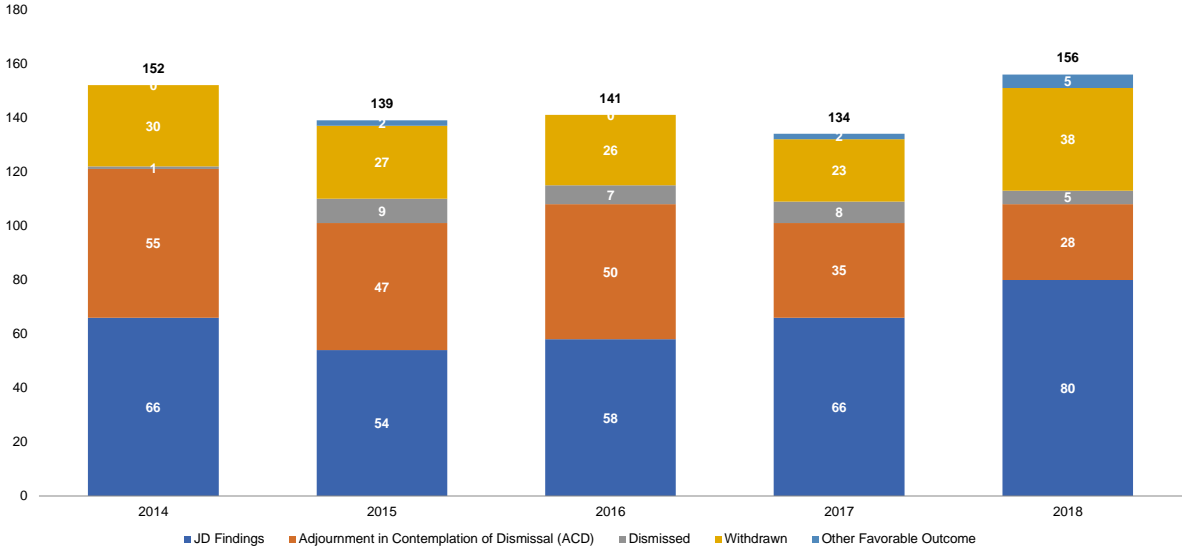

Initial JD Petitions Disposed (Number)

Source: NYS Division of Criminal Justice Services (DCJS) and NYS Office of Court Administration (OCA), DCJS-OCA Juvenile Delinquent Family Court Database.