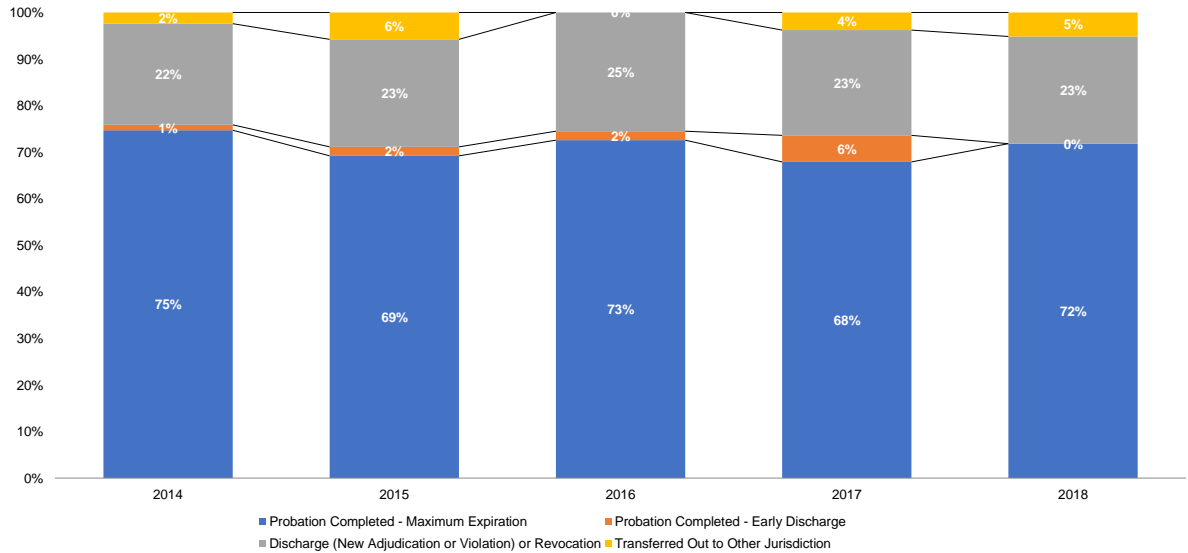

Probation Supervision Cases Closed (% Dist.)

Source: NYS Division of Criminal Justice Services, Probation Workload System (PWS).